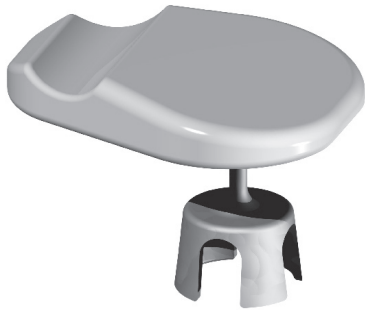

Dornhoffer Family

▼ 2mm Fixed Length Partial

Part #	Type
635	Fixed Length Partial
695	Adjustable Total
690	Adjustable Partial
636-080	Footplate Shoe

▼ Adjustable Partial

Adjustable Total ►

▼ 3 and 6mm engraved numerals for quick reference

◀ Footplate Shoe - Adjustable to fit between the stapes crus remnants

*Designed in conjunction with John Dornhoffer, MD, Little Rock, AR