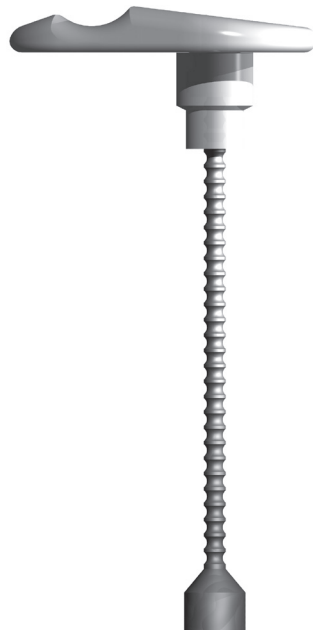

Dornhoffer Family

▼ 2mm Fixed Length Partial

Part #	Type
635	Fixed Length Partial
695	Adjustable Total
690	Adjustable Partial
636-080	Footplate Shoe

▼ Adjustable Partial

Adjustable Total ►

▼ 3 and 6mm engraved numerals for quick reference

◀ Footplate Shoe - Adjustable to fit between the stapes crus remnants

*Designed in conjunction with John Dornhoffer, MD, Little Rock, AR